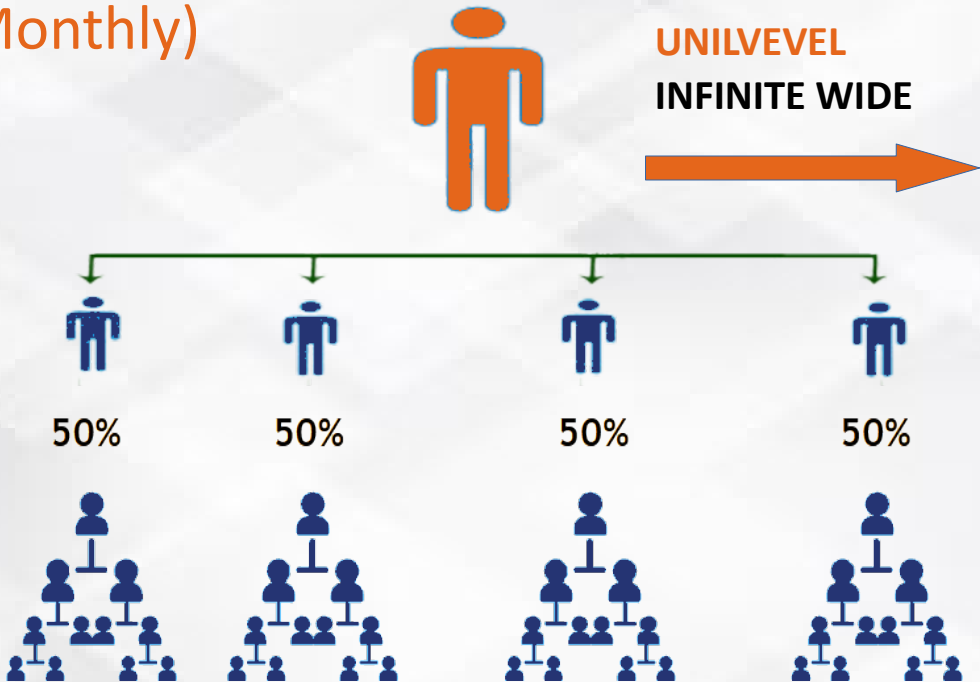

8 Powerful Streams of Income

(3) 50% Matching Bonuses (Monthly)

When You Refer Life Coaches to **GreatLife**, they go in your Infinite Wide Unilevel.

The Matching Bonus is a Monthly Bonus of **50%** from What your directs earn every Month from their matrix.

Earn UNLIMITED Matching Bonuses as you sponsor UNLIMITED number of direct Affiliates!

Start Living Your GreatLife Today!