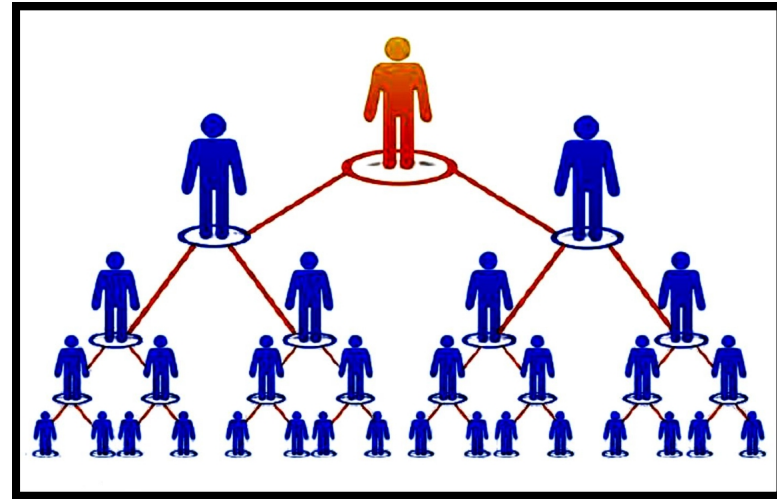

or
2 X 16 Silver Rank or Higher

Up to 16
LEVELS
DEEP

*Not a Guarantee Of Income. Results Vary. Rank Qualifications Apply.

Start Living Your GreatLife Today!

Compensation Plan

Unlimited Deep Coded Matrix

Most MLM companies have a **limit** on how much an affiliate can earn each pay period on the Matrix. **GreatLife** Worldwide Coded Bonus Can Pay a Million Generations Deep or More!