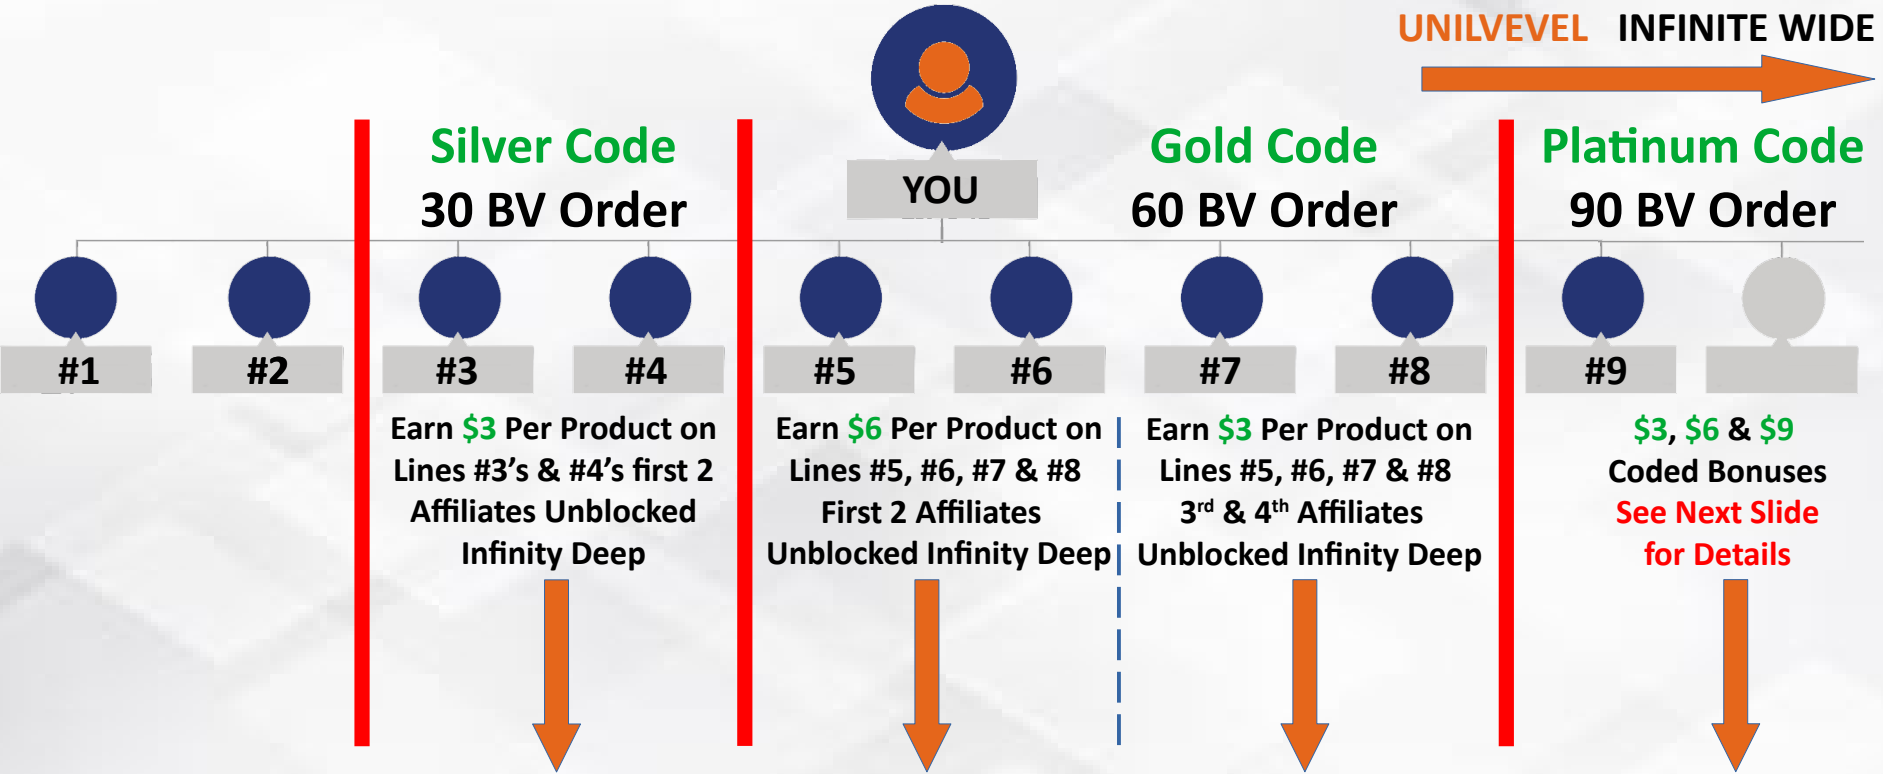

or
2 X 16 Silver Rank or Higher

Up to 16
LEVELS
DEEP

*Not a Guarantee Of Income. Results Vary. Rank Qualifications Apply.

Start Living Your GreatLife Today!

Compensation Plan

Unlimited Deep Coded Matrix

Most MLM companies have a **limit** on how much an affiliate can earn each pay period on the Matrix. **GreatLife** Worldwide Coded Bonus Can Pay a Million Generations Deep or More!

Start Living Your GreatLife Today!

Coded Bonuses Explained

Start Living Your GreatLife Today!

Coded Bonuses Explained

Platinum Code
90 BV Order

YOU

UNILVEVEL INFINITE WIDE

#9